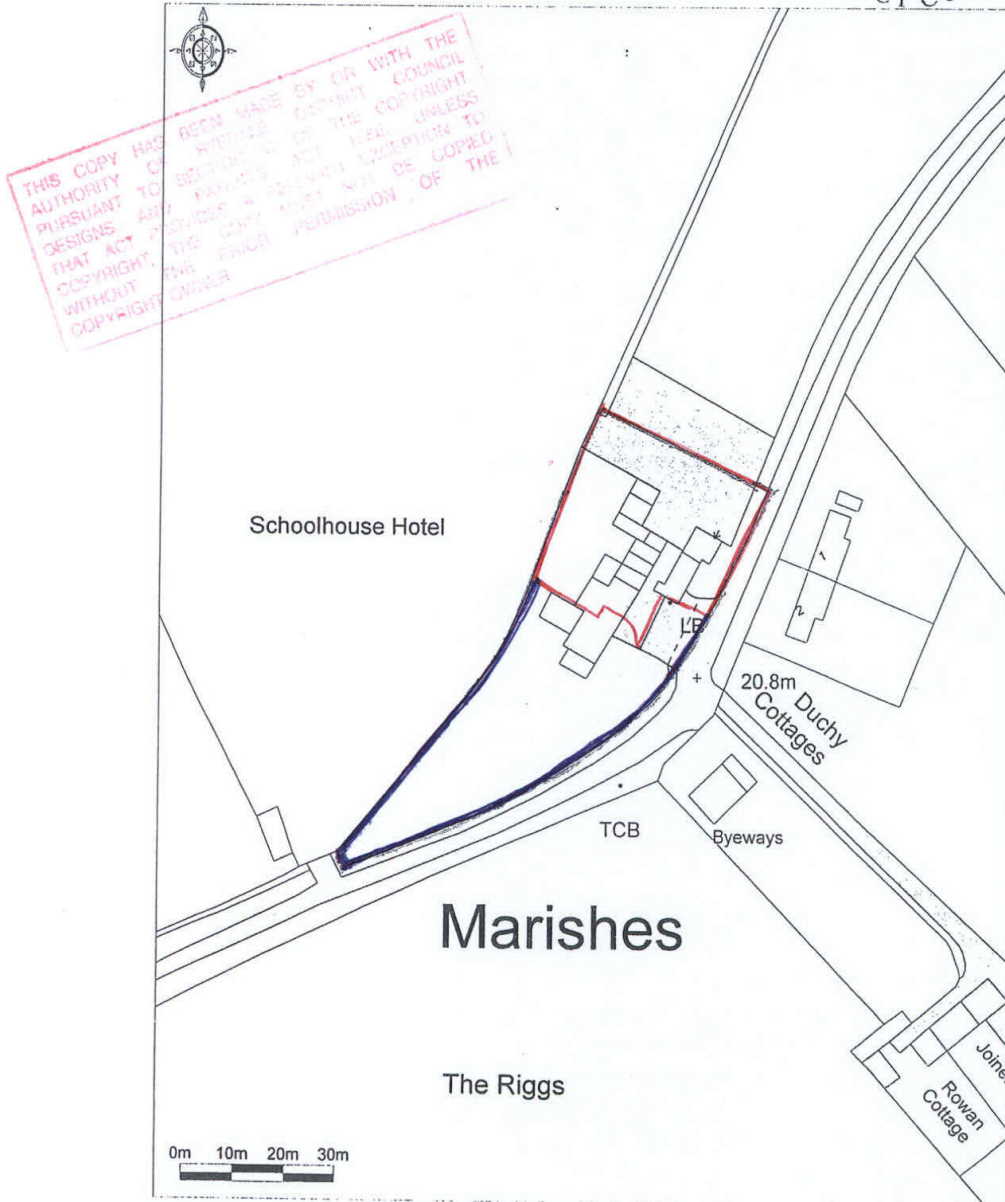

13/3/2013
RYEDALE DM

19 MAR 2013

DEVELOPMENT
LAYOUT

School House Inn
Low Marishes

Promap